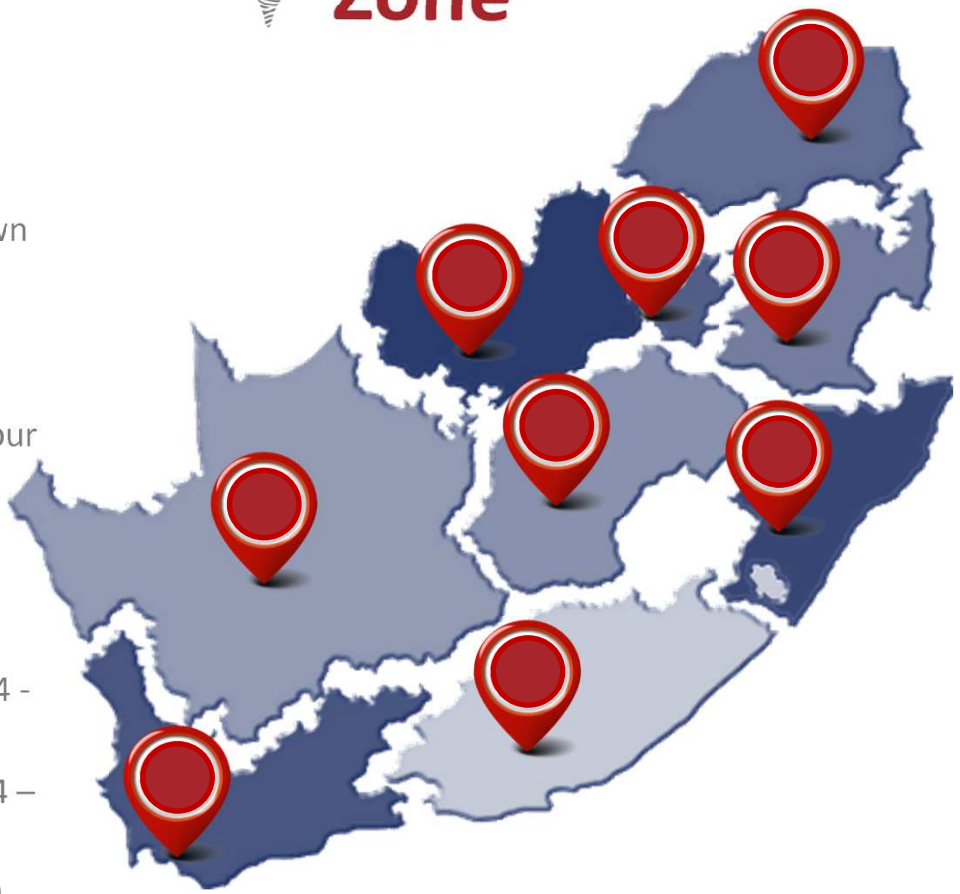

\*Additional charges apply\*

**MIE has the largest Fingerprint Zone footprint across South Africa, with locations in all provinces and major centres.**

an **EOH** company

**WE GIVE YOU THE FULL PICTURE**

PROVINCE	AREA
Limpopo	❖ Bela Bela
Limpopo	❖ Mokopane
Limpopo	❖ Polokwane
Limpopo	Thohoyandou
Limpopo	❖ Tzaneen
Free State	❖ Bethlehem 1
Free State	❖ Bloemfontein (Waverley)
KwaZulu-Natal	❖ Amanzimtoti
KwaZulu-Natal	❖ Ballito
KwaZulu-Natal	Berea
KwaZulu-Natal	❖ Bluff
KwaZulu-Natal	Durban North
KwaZulu-Natal	Glenwood
KwaZulu-Natal	Hillcrest
KwaZulu-Natal	❖ Newcastle
KwaZulu-Natal	❖ Pietermaritzburg 1
KwaZulu-Natal	Pietermaritzburg 2
KwaZulu-Natal	❖ Pietermaritzburg 3
KwaZulu-Natal	❖ Richards Bay
KwaZulu-Natal	❖ Umbilo
KwaZulu-Natal	❖ Umhlanga 1
KwaZulu-Natal	❖ Umhlanga 2
KwaZulu-Natal	❖ Westville 1
Eastern Cape	❖ East London 1
Eastern Cape	❖ East London 2
Eastern Cape	Humansdorp
Eastern Cape	❖ Jeffrey's Bay
Eastern Cape	❖ Mthatha
Eastern Cape	❖ PE (Central)
Eastern Cape	PE (Newton Park) 1
Eastern Cape	PE (Newton Park) 2
Eastern Cape	❖ PE (Walmer)
Northern Cape	❖ Upington
Northwest	❖ Klerksdorp
Northwest	❖ Lichtenburg
Northwest	❖ Rustenburg 1
Northwest	❖ Rustenburg 2

PROVINCE	AREA
Western Cape	Bellville
Western Cape	❖ Bloubergstrand
Western Cape	Century City
Western Cape	❖ George
Western Cape	❖ Great Brak River
Western Cape	❖ Milnerton
Western Cape	Newlands
Western Cape	❖ Observatory
Western Cape	❖ Oudtshoorn
Western Cape	❖ Paarl
Western Cape	❖ Plumstead
Western Cape	❖ Stellenbosch
Western Cape	❖ Strand
Mpumalanga	❖ Evander
Mpumalanga	❖ Middelburg
Mpumalanga	❖ Nelspruit 1
Mpumalanga	❖ Nelspruit 2
Mpumalanga	❖ Piet Retief
Mpumalanga	❖ Schoemansdal
Mpumalanga	❖ Witbank 1
Mpumalanga	Witbank 2